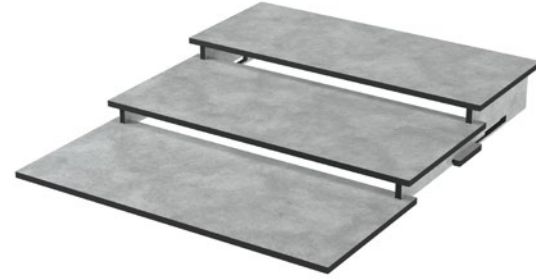

**Dalebrook**

www.dalebrook.com sales@dalebrook.com  
+44 (0) 1376 510 101

HPL THREE TIER RISERS

GASTRONORM **GN**

**HPL Three Tier Riser (A)**  
325 x 795mm  
TBZ8850 Kito Bronze  
TGY8850 Bellato Grey  
TSO8850 Silver Oak  
TWD8850 Ponderosa Pine  
TSL8850 Tempered Steel