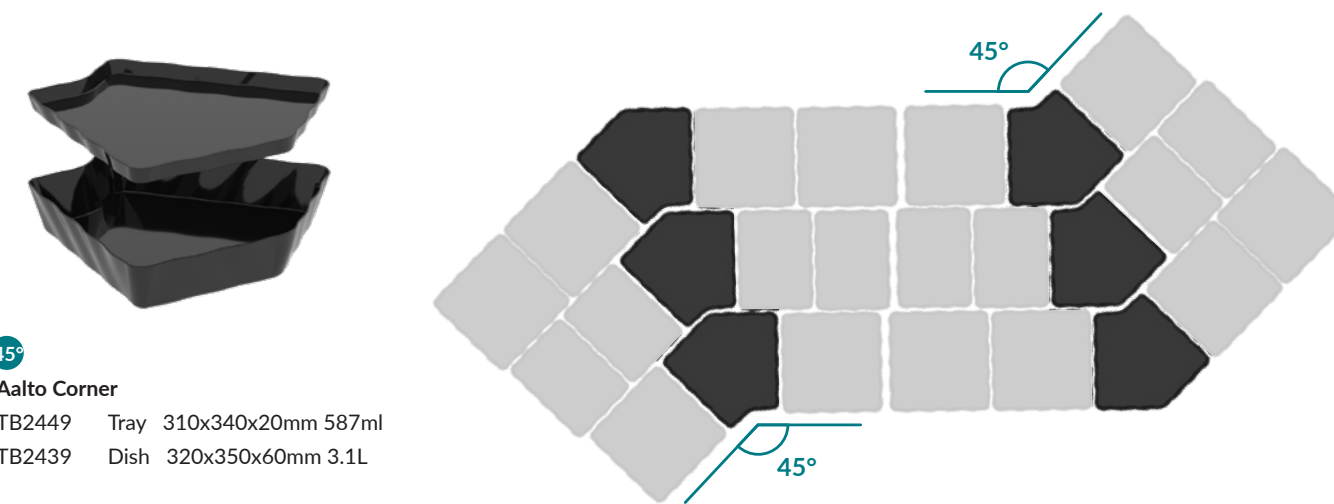

AALTO CORNER TRAYS **MF** **☰** **SF** **NEW** **840**

Aalto Corner
TB2449 Tray 310x340x20mm 587ml
TB2439 Dish 320x350x60mm 3.1L