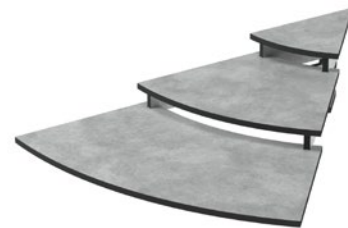

HPL Three Tier Riser (F)
500 x 800mm
TBZ8872 Kito Bronze
TGY8872 Bellato Grey
TSO8872 Silver Oak
TWD8872 Ponderosa Pine
TSL8872 Tempered Steel