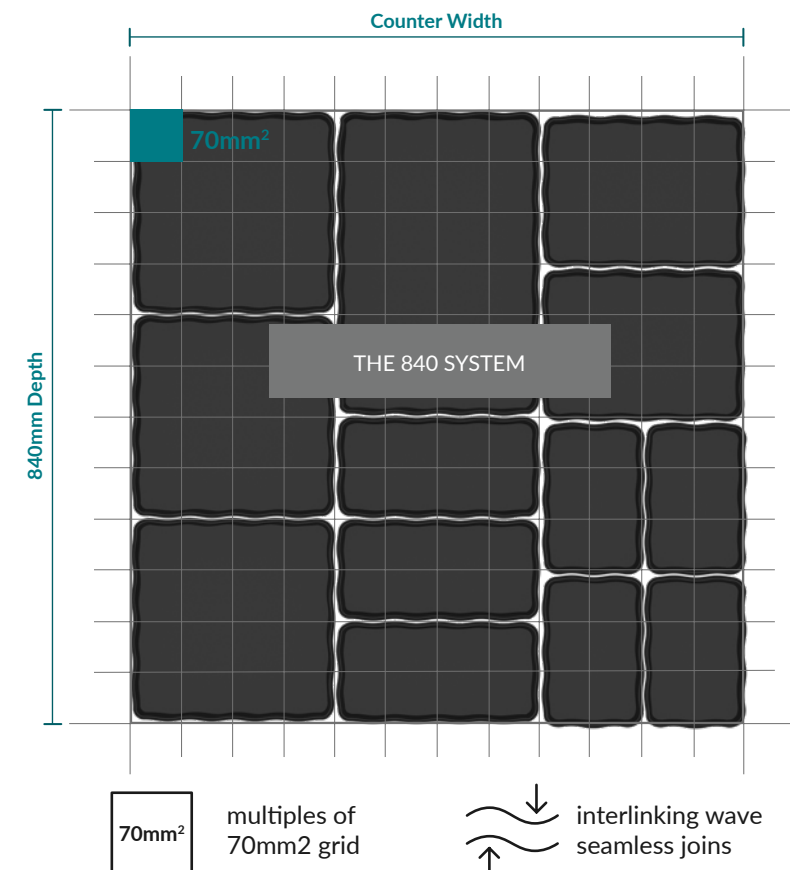

COUNTER DISPLAY & BUFFETWARE

- 1 Display Stands
- 2 Trays & Platters
- 3 Dishes
- 4 Bowls
- 5 Utensils

FOOD TO GO / CATERING

TABLEWARE

DISPLAY PROPS

- **MF** MELAMINE
- **GN** FITS GASTRONORM FOOTPRINT
- **ST** CAN BE STACKED
- **XL** THIS PRODUCT IS EXTRA LARGE
- **NEW** NEW PRODUCT
- **RE USE** DESIGNED TO REPLACE DISPOSABLES
- **SF** HAS SILICONE FEET
- **♻️** CAN BE EASILY RECYCLED

Dalebrook

www.dalebrook.com sales@dalebrook.com
+44 (0) 1376 510 101

AALTO TRAYS **MF** **ST** **SF** **NEW** **840**

Aalto Tray 280 x 420 x 60mm TB2445 Black T2445 White	Aalto Tray 280 x 280 x 60mm TB2441 Black T2441 White	Aalto Tray 280 x 210 x 60mm TB2442 Black T2442 White
Aalto Dish 280 x 420 x 60mm TB2445 Black T2445 White	Aalto Dish 280 x 280 x 60mm TB2431 Black T2431 White	Aalto Dish 280 x 210 x 60mm TB2432 Black T2432 White
Aalto Tray 280 x 420 x 60mm TB2443 Black T2443 White	Aalto Tray 280 x 280 x 60mm TB2444 Black T2444 White	Aalto Dish 280 x 280 x 60mm TB2434 Black T2434 White

USE WITH OUR HPL RISERS

AALTO

Designed to work within an 840mm footprint, create multiple combinations across the five dishes. Trays act as reduced capacity inserts for the respective dishes. Wavy finish runs throughout walls of dishes and trays.

Aalto
THE 840 SYSTEM