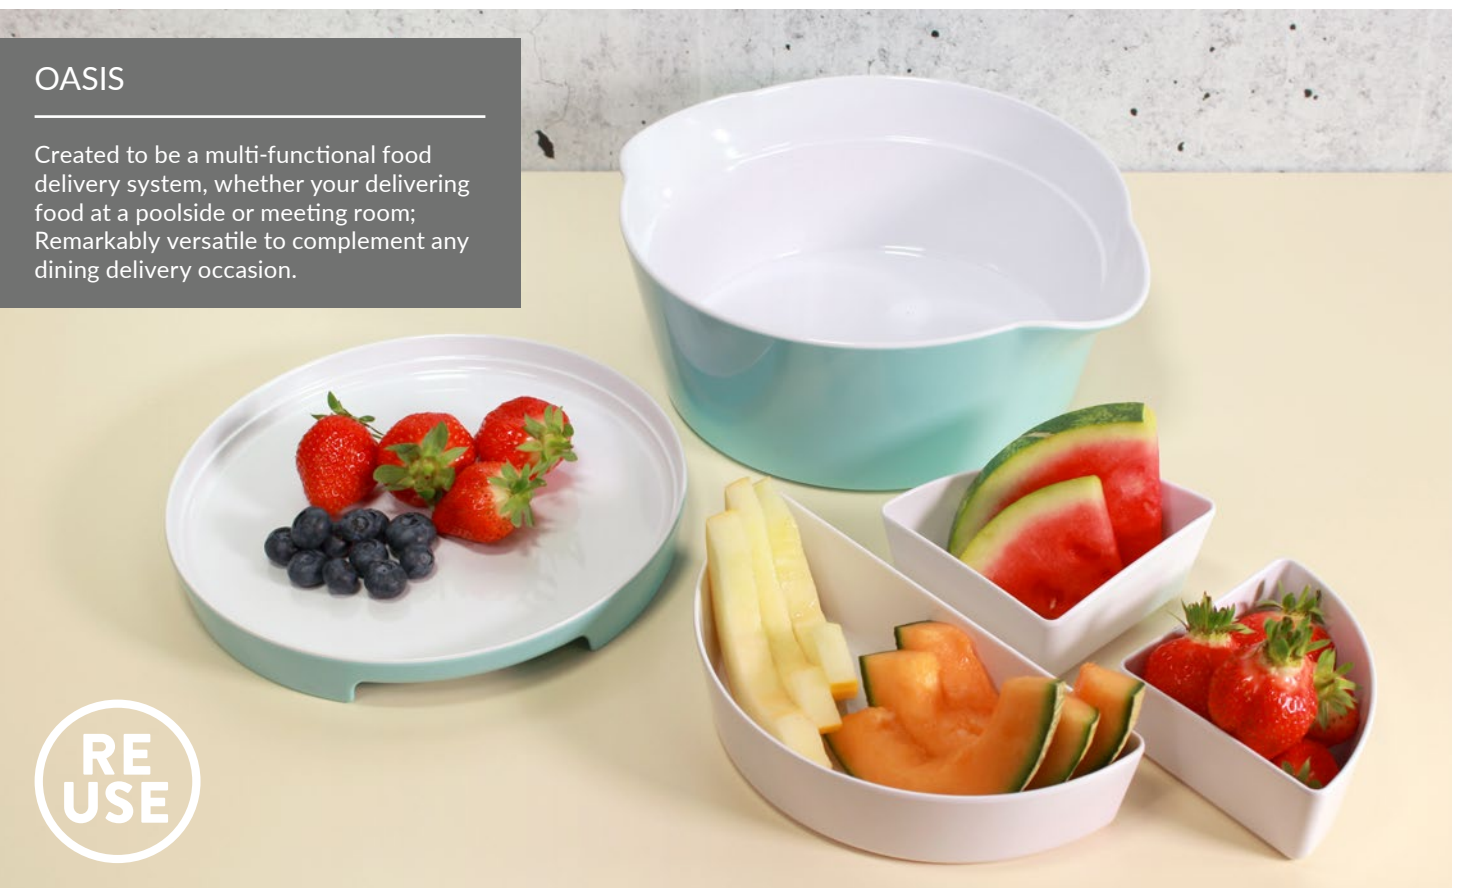

OASIS

Blue/White Melamine Oasis Plate TBL4123W 230 dia. x 30mm	Blue/White Melamine Oasis Bowl 1.8L TBL4124W 238 x 276 x 95mm	USE PLATE AS A LID
Oasis Half Insert T41242	Oasis Quarter Insert T41244	TWIST TO VENT OR SEAL

OASIS
Created to be a multi-functional food delivery system, whether your delivering food at a poolside or meeting room; Remarkably versatile to complement any dining delivery occasion.