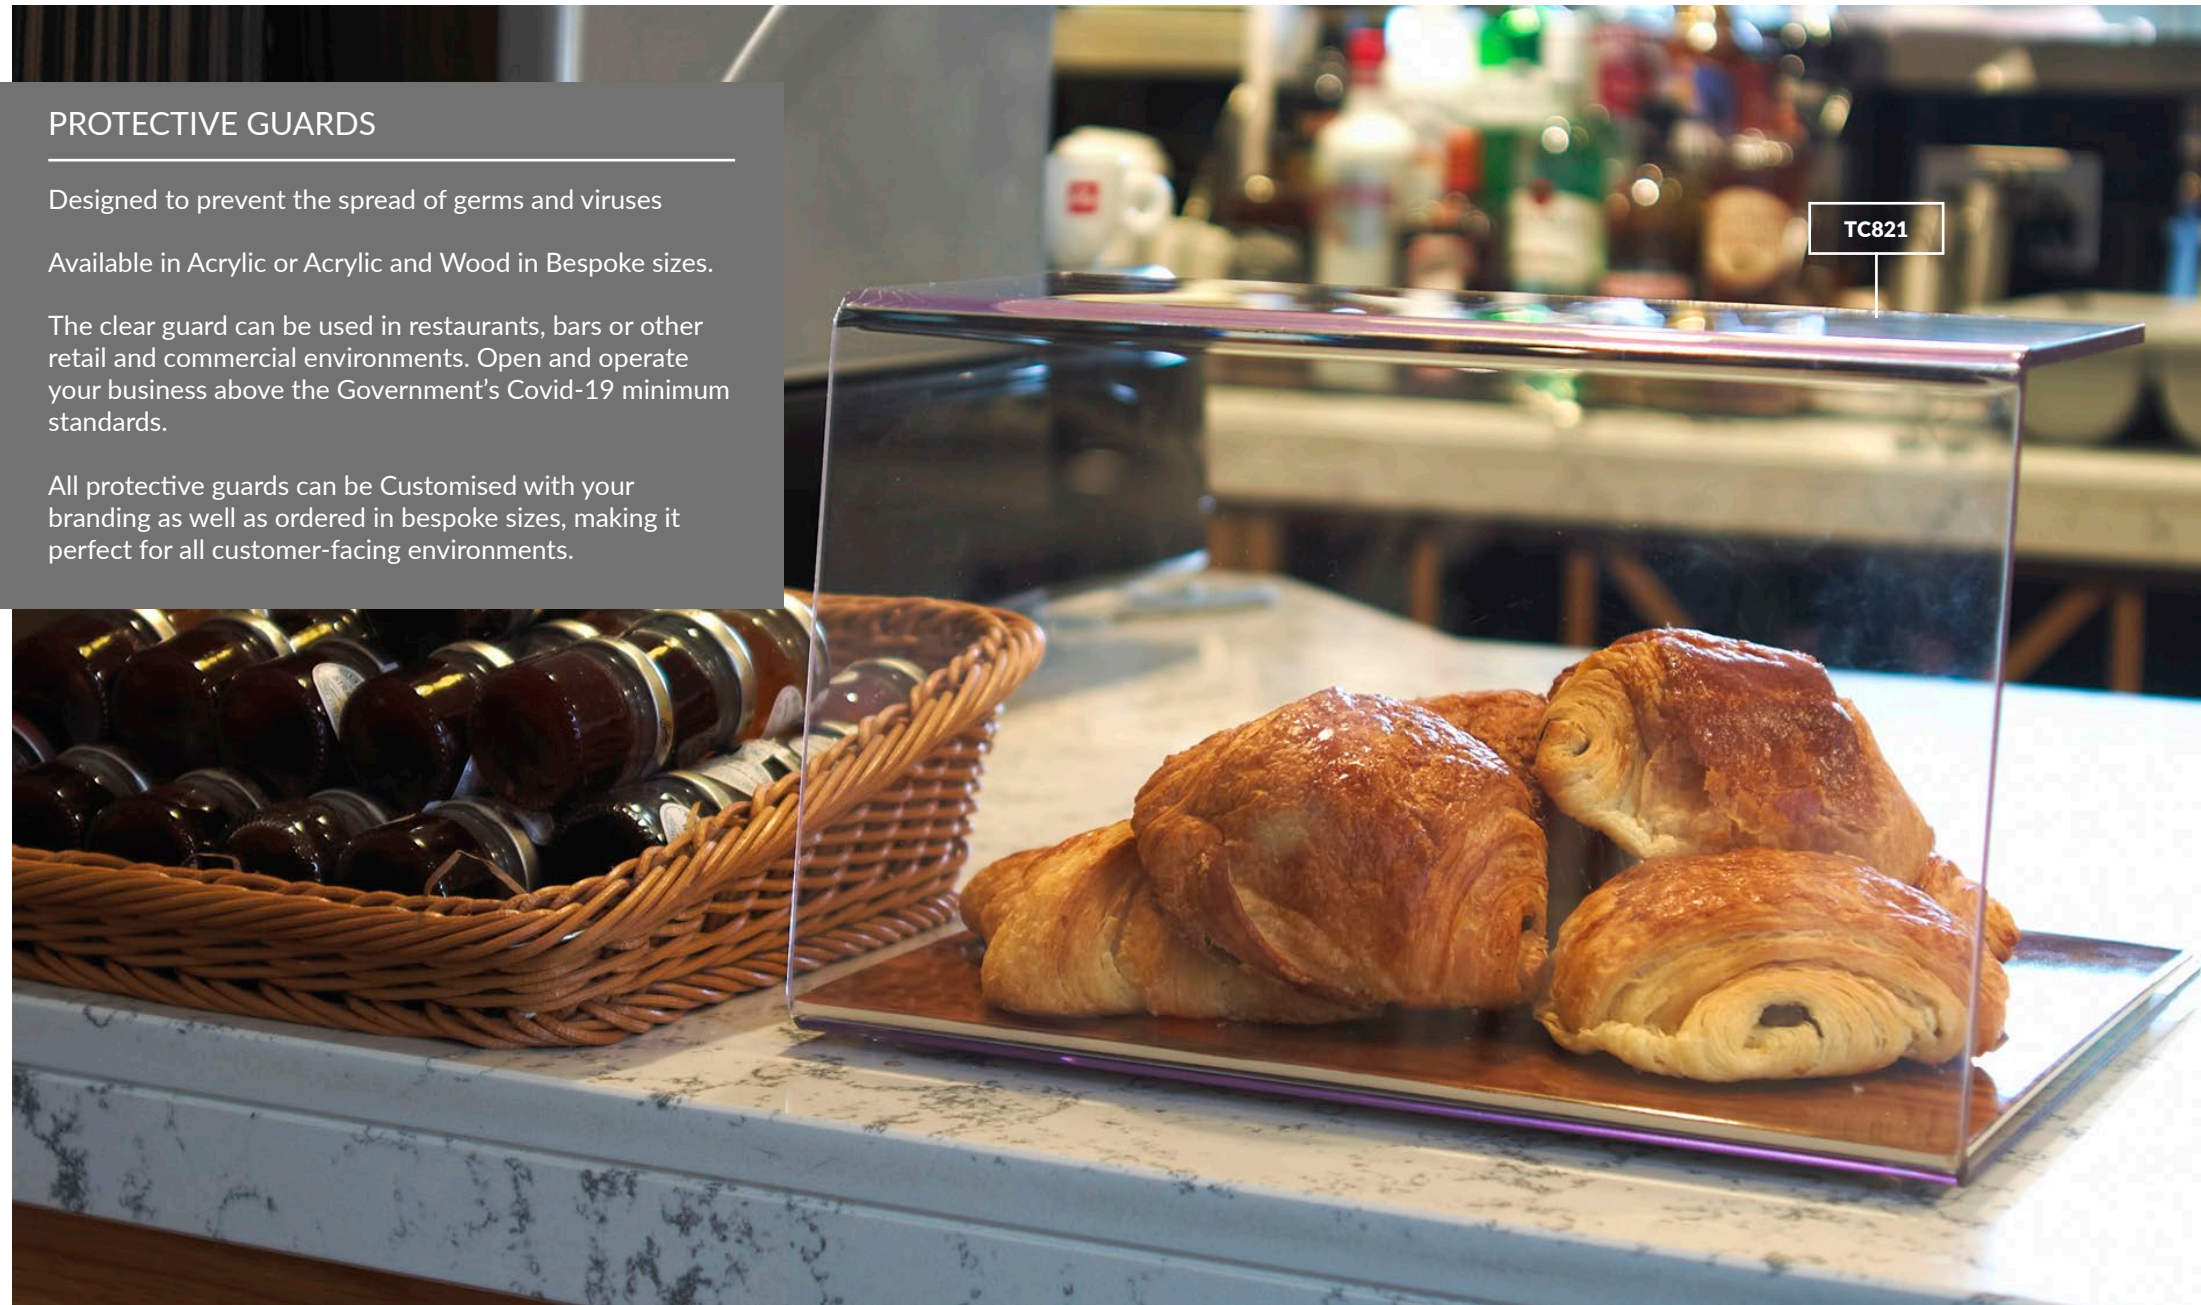

COUNTER DISPLAY & BUFFETWARE

- 1 Display Stands
- 2 Trays & Platters
- 3 Dishes
- 4 Bowls
- 5 Utensils

FOOD TO GO / CATERING

TABLEWARE

DISPLAY PROPS

- MELAMINE
- FITS GASTRONORM FOOTPRINT
- CAN BE STACKED
- THIS PRODUCT IS EXTRA LARGE
- NEW PRODUCT
- DESIGNED TO REPLACE DISPOSABLES
- HAS SILICONE FEET
- CAN BE EASILY RECYCLED

Dalebrook®

www.dalebrook.com sales@dalebrook.com
+44 (0) 1376 510 101

PROTECTIVE GUARDS

Designed to prevent the spread of germs and viruses
Available in Acrylic or Acrylic and Wood in Bespoke sizes.
The clear guard can be used in restaurants, bars or other retail and commercial environments. Open and operate your business above the Government's Covid-19 minimum standards.
All protective guards can be Customised with your branding as well as ordered in bespoke sizes, making it perfect for all customer-facing environments.

GUARD

COMBINE THE SNEEZE GUARD WITH ANY 1/2 SIZE GASTRO PLATTER (More Products Available)

1/2 Gastro Tura Platter TWD9512 325 x 265 x 10mm	1/2 Rustic Wood Effect Platter TRW9912 265 x 325 x 10mm	1/2 Gastro Slate Effect Platter TBS9912 265 x 325 x 10mm	1/2 Gastro Stone Effect Platter TBST9812 265 x 325 x 11mm
1/2 Gastro Stave Platter TB9712 265 x 325 x 10mm	1/2 Gastro Glazz PS Platter GL1/2B 325 x 265 x 15mm	1/2 Gastro Fracture Green PS Platter FRG1/2 325 x 265 x 15mm	1/2 Gastro Classico Black Tray TB1290 265 x 325 x 30mm

BAR & RECEPTION GUARDS