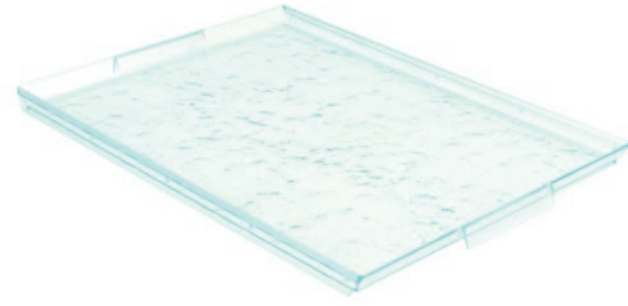

CATERING PLATTERS

ATLAS PLATTERS