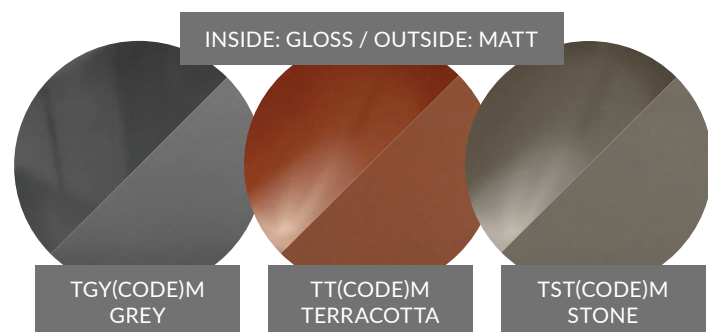

TGY(CODE)M
GREY

TT(CODE)M
TERRACOTTA

TST(CODE)M
STONE