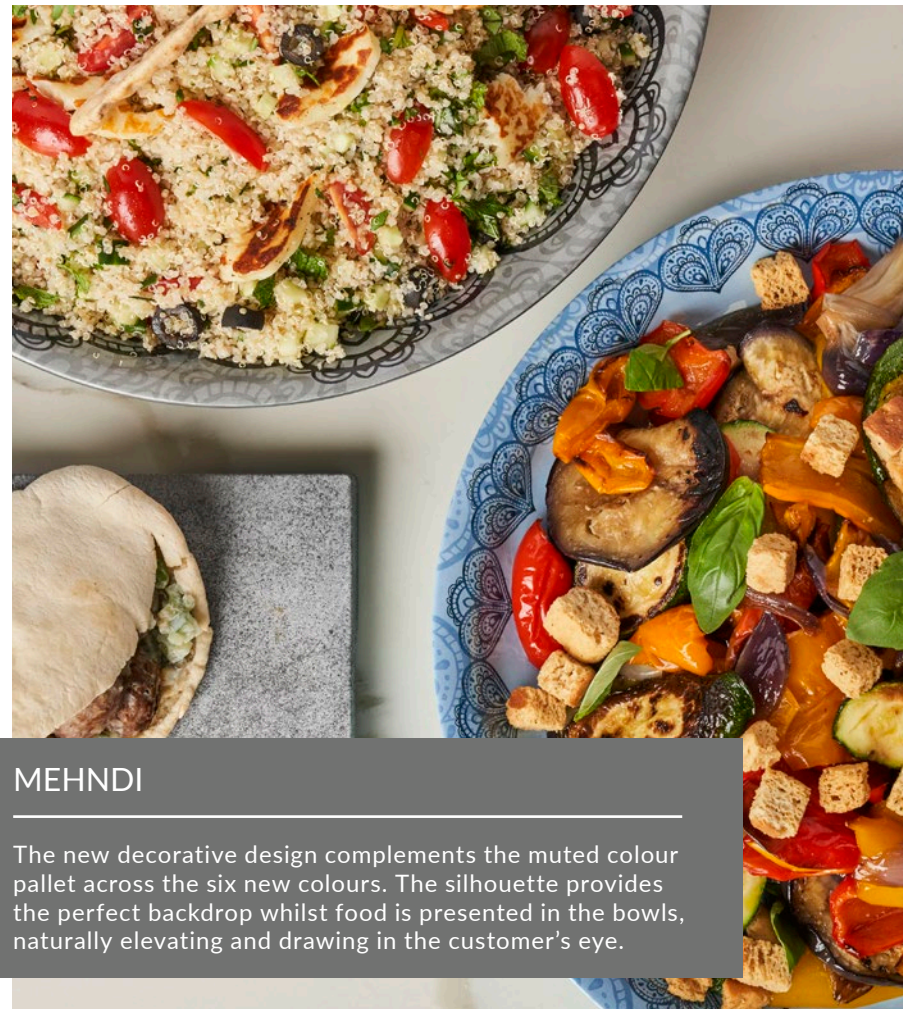

MEHNDI

The new decorative design complements the muted colour pallet across the six new colours. The silhouette provides the perfect backdrop whilst food is presented in the bowls, naturally elevating and drawing in the customer's eye.