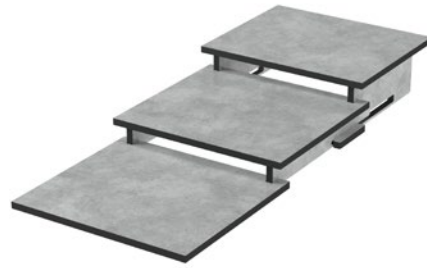

**Dalebrook**

www.dalebrook.com sales@dalebrook.com  
+44 (0) 1376 510 101

HPL THREE TIER RISERS

GASTRONORM **GN**

**HPL Three Tier Riser (A)**  
325 x 795mm  
TBZ8850 Kito Bronze  
TGY8850 Bellato Grey  
TSO8850 Silver Oak  
TWD8850 Ponderosa Pine  
TSL8850 Tempered Steel