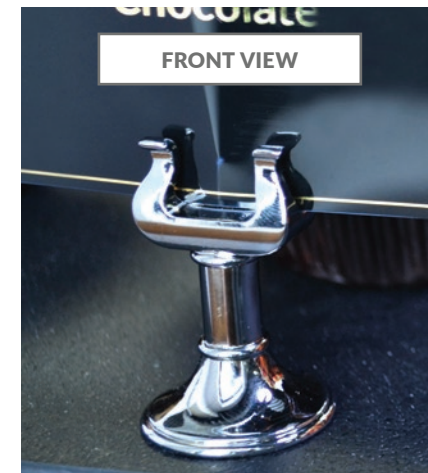

DISPLAY
PROPS

1 Dividers

2 Garnish

3 Point of Sale

- MELAMINE
- FITS GASTRONORM FOOTPRINT
- CAN BE STACKED
- THIS PRODUCT IS EXTRA LARGE
- NEW PRODUCT
- DESIGNED TO REPLACE DISPOSABLES
- HAS SILICONE FEET
- CAN BE EASILY RECYCLED

Dalebrook®

www.dalebrook.com sales@dalebrook.com
+44 (0) 1376 510 101

TICKET PINS

65mm

- TK66 White
- TKB66 Black
- TKC66 Clear

Sold in packs of 10

65mm

- TK661 White
- TKB661 Black

Sold in packs of 10

TK37 50mm

Sold in packs of 10

TK36 50mm

Sold in packs of 10

TICKET STANDS

20 x 20 x 16mm

- TK100 White
- TKB100 Black

Sold in packs of 10

50 x 30 x 24mm

- TK38 Chrome Plated
- TKB38 Black

Sold in packs of 10

TK30 58mm

Sold individually

TK35 40mm

Sold in packs of 10