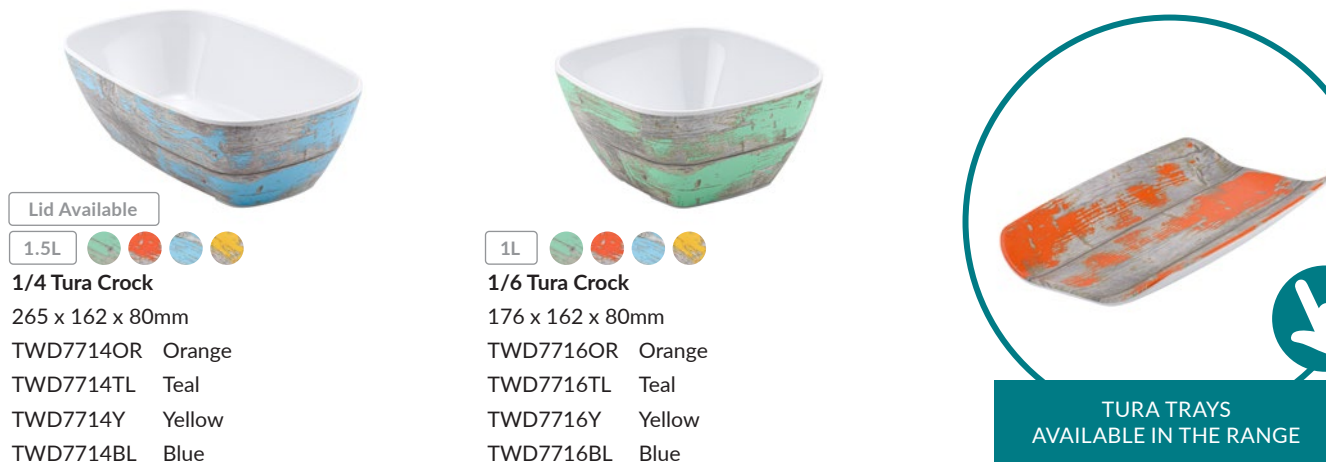

COUNTER DISPLAY & BUFFETWARE

- 1 Display Stands
- 2 Trays & Platters
- 3 Dishes
- 4 Bowls
- 5 Utensils

FOOD TO GO / CATERING

TABLEWARE

DISPLAY PROPS

- **MF** MELAMINE
- **GN** FITS GASTRONORM FOOTPRINT
- **CS** CAN BE STACKED
- **XL** THIS PRODUCT IS EXTRA LARGE
- **NEW** NEW PRODUCT
- **RE USE** DESIGNED TO REPLACE DISPOSABLES
- **SF** HAS SILICONE FEET
- **RECYCLE** CAN BE EASILY RECYCLED

Dalebrook

www.dalebrook.com sales@dalebrook.com
+44 (0) 1376 510 101

TURA - COLOURS **MF** **CS** **SF** **GN**