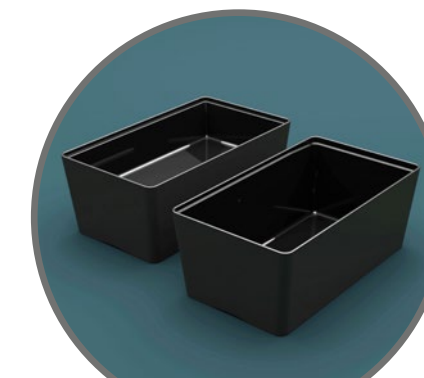

USE INSERT TO REDUCE CAPACITY