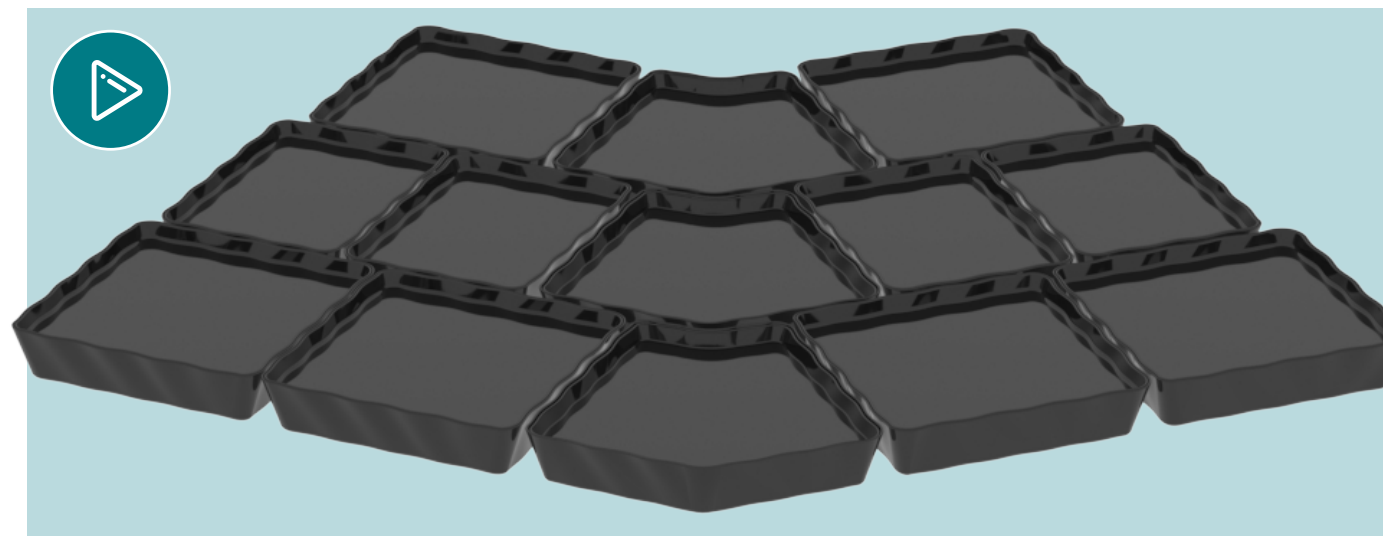

COUNTER DISPLAY & BUFFETWARE

- 1 Display Stands
- 2 Trays & Platters
- 3 Dishes
- 4 Bowls
- 5 Utensils

FOOD TO GO / CATERING

TABLEWARE

DISPLAY PROPS

- **MF** MELAMINE
- **GN** FITS GASTRONORM FOOTPRINT
- **☰** CAN BE STACKED
- **XL** THIS PRODUCT IS EXTRA LARGE
- **NEW** NEW PRODUCT
- **♻️** DESIGNED TO REPLACE DISPOSABLES
- **SF** HAS SILICONE FEET
- **♻️** CAN BE EASILY RECYCLED

Dalebrook

www.dalebrook.com sales@dalebrook.com
+44 (0) 1376 510 101

AALTO 360° TRAYS **MF** **☰** **SF** **NEW** **840**

Aalto Tray	Aalto Tray	Aalto Tray
TB2446 Tray 230x185x20mm 255ml	TB2447 Tray 270x198x20mm 380ml	TB2448 Tray 280x305x20mm 730ml
TB2436 Dish 244x200x60mm 1.3L	TB2437 Dish 282x210x60mm 1.8L	TB2438 Dish 286x315x60mm 2.8L

AALTO CORNER TRAYS **MF** **☰** **SF** **NEW** **840**

Aalto Corner
TB2449 Tray 310x340x20mm 587ml
TB2439 Dish 320x350x60mm 3.1L