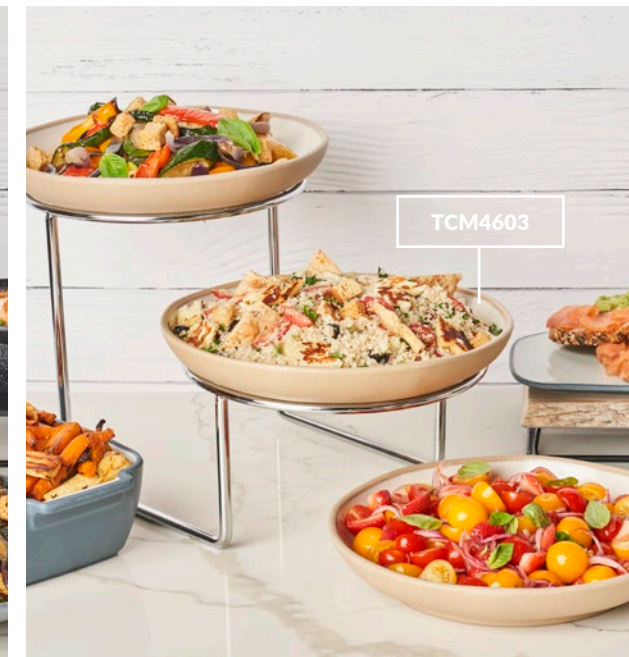

COUNTER DISPLAY & BUFFETWARE

- 1 Display Stands
- 2 Trays & Platters
- 3 Dishes
- 4 Bowls
- 5 Utensils

FOOD TO GO / CATERING

TABLEWARE

DISPLAY PROPS

- **MF** MELAMINE
- **GN** FITS GASTRONORM FOOTPRINT
- **CS** CAN BE STACKED
- **XL** THIS PRODUCT IS EXTRA LARGE
- **NEW** NEW PRODUCT
- **RE USE** DESIGNED TO REPLACE DISPOSABLES
- **SF** HAS SILICONE FEET
- **RECYCLE** CAN BE EASILY RECYCLED

Dalebrook

www.dalebrook.com sales@dalebrook.com
+44 (0) 1376 510 101

CHROME PLATED STANDS