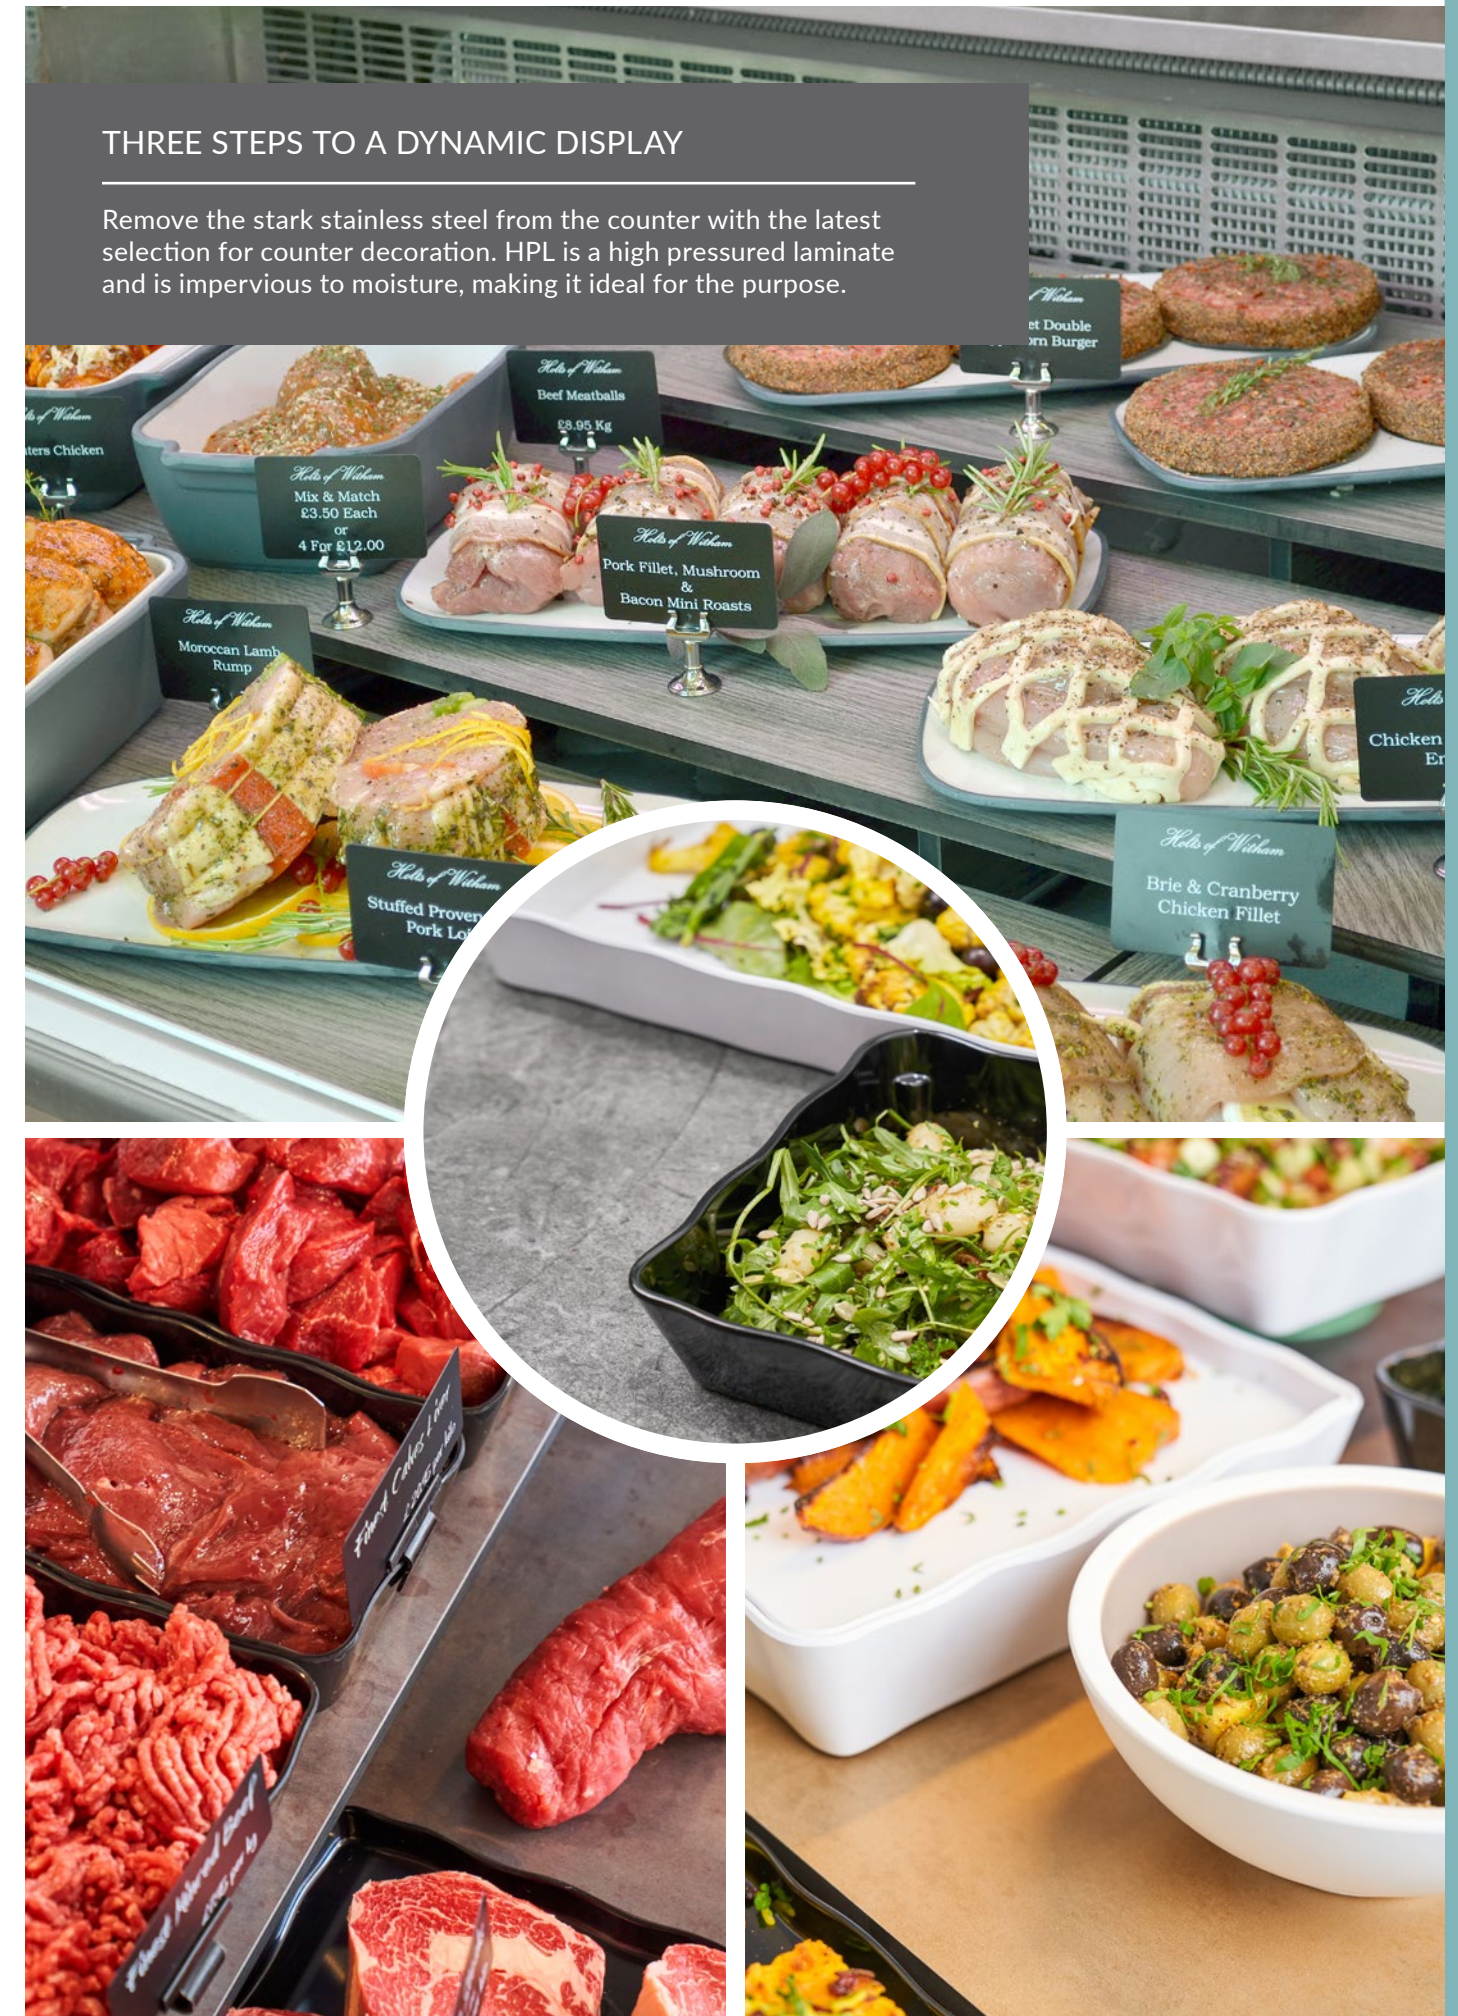

- 1 Display Stands
- 2 Trays & Platters
- 3 Dishes
- 4 Bowls
- 5 Utensils

- MELAMINE
- FITS GASTRONORM FOOTPRINT
- CAN BE STACKED
- THIS PRODUCT IS EXTRA LARGE
- NEW PRODUCT
- DESIGNED TO REPLACE DISPOSABLES
- HAS SILICONE FEET
- CAN BE EASILY RECYCLED