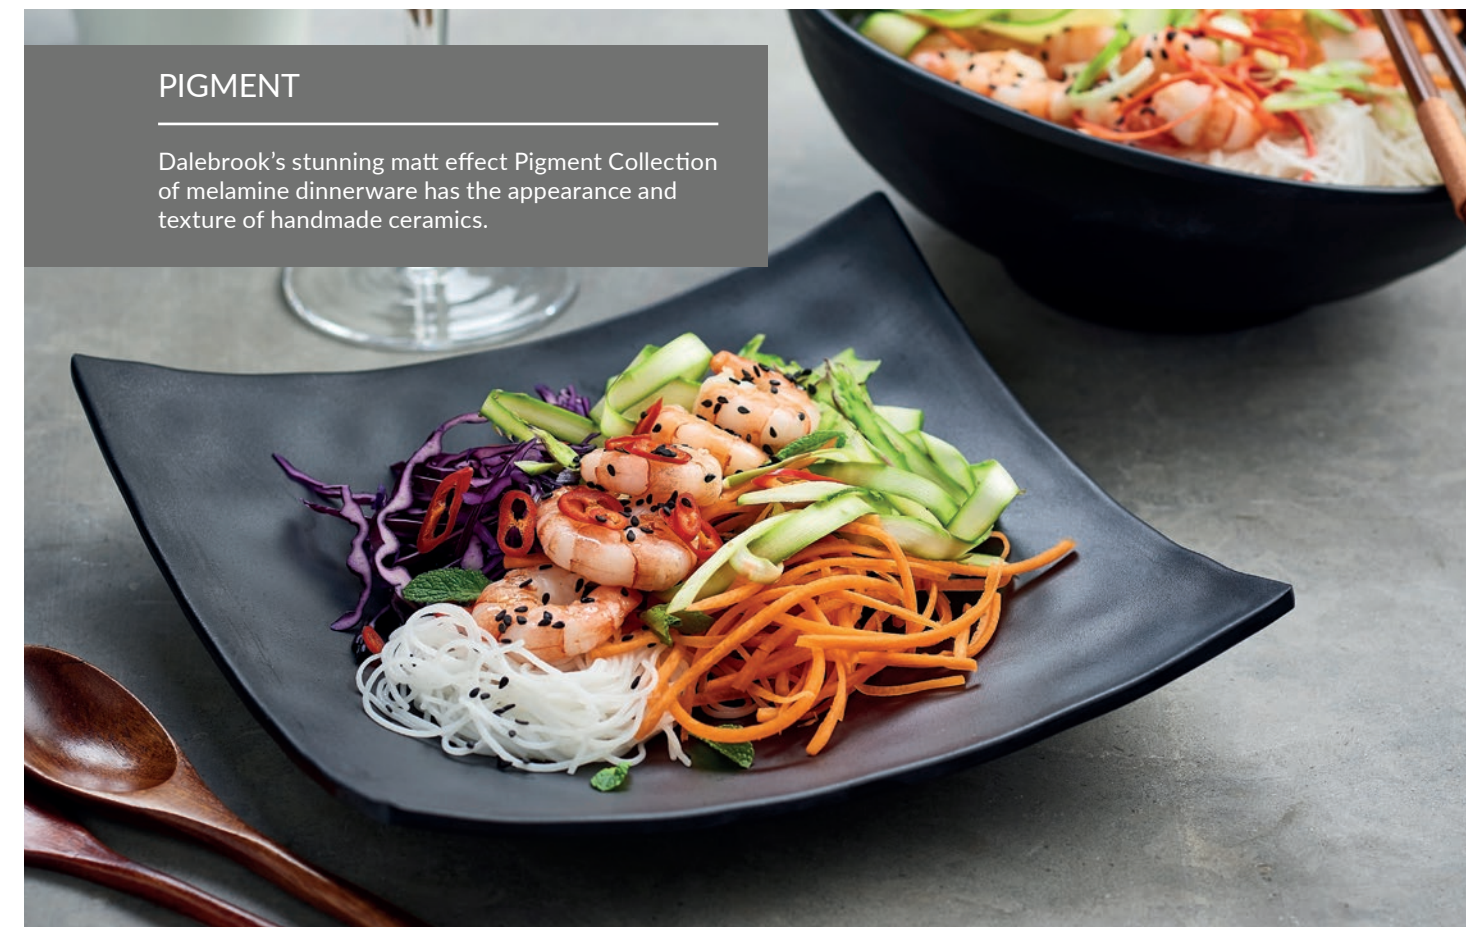

PIGMENT

Dalebrook's stunning matt effect Pigment Collection of melamine dinnerware has the appearance and texture of handmade ceramics.