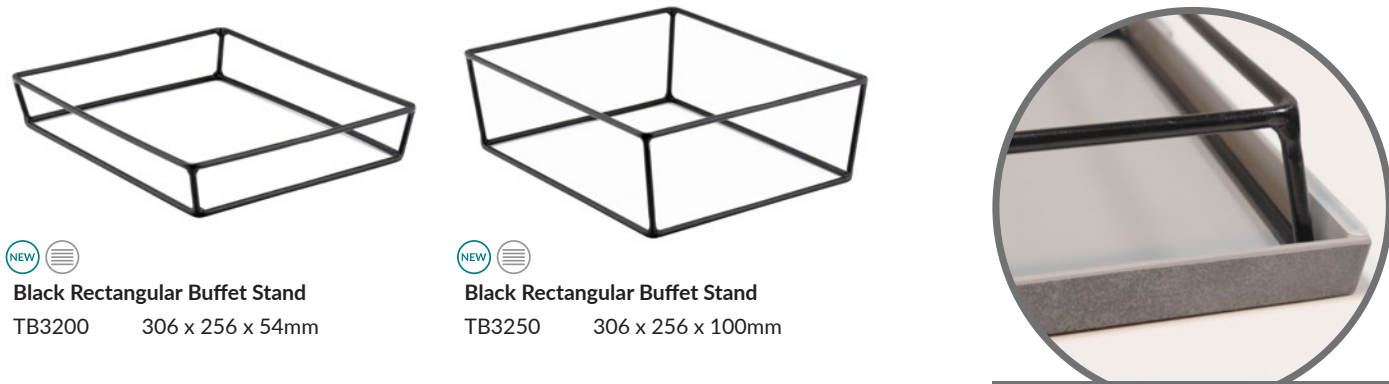

COUNTER DISPLAY & BUFFETWARE

- 1 Display Stands
- 2 Trays & Platters
- 3 Dishes
- 4 Bowls
- 5 Utensils

FOOD TO GO / CATERING

TABLEWARE

DISPLAY PROPS

- MELAMINE
- FITS GASTRONORM FOOTPRINT
- CAN BE STACKED
- THIS PRODUCT IS EXTRA LARGE
- NEW PRODUCT
- DESIGNED TO REPLACE DISPOSABLES
- HAS SILICONE FEET
- CAN BE EASILY RECYCLED

**Dalebrook**

www.dalebrook.com sales@dalebrook.com  
+44 (0) 1376 510 101

RECTANGULAR BUFFET STANDS - HALF GASTRO

**Black Rectangular Buffet Stand**  
TB3200 306 x 256 x 54mm

**Black Rectangular Buffet Stand**  
TB3250 306 x 256 x 100mm