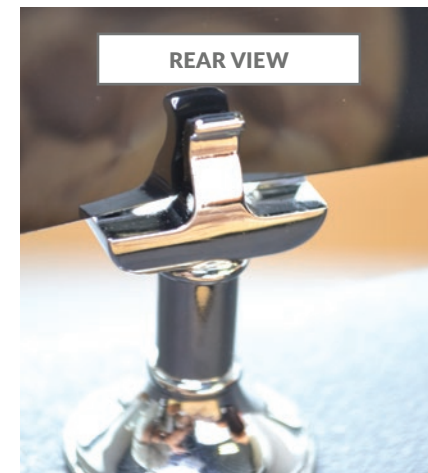

DISPLAY
PROPS

1 Dividers

2 Garnish

3 Point of Sale

- MELAMINE
- FITS GASTRONORM FOOTPRINT
- CAN BE STACKED
- THIS PRODUCT IS EXTRA LARGE
- NEW PRODUCT
- DESIGNED TO REPLACE DISPOSABLES
- HAS SILICONE FEET
- CAN BE EASILY RECYCLED

Dalebrook®

www.dalebrook.com sales@dalebrook.com
+44 (0) 1376 510 101

TICKET PINS

65mm

- TK66 White
- TKB66 Black
- TKC66 Clear

Sold in packs of 10

65mm

- TK661 White
- TKB661 Black

Sold in packs of 10

TK37 50mm

Sold in packs of 10

TK36 50mm

Sold in packs of 10

TICKET STANDS

20 x 20 x 16mm

- TK100 White
- TKB100 Black

Sold in packs of 10

50 x 30 x 24mm

- TK38 Chrome Plated
- TKB38 Black

Sold in packs of 10

TK30 58mm

Sold individually

TK35 40mm

Sold in packs of 10