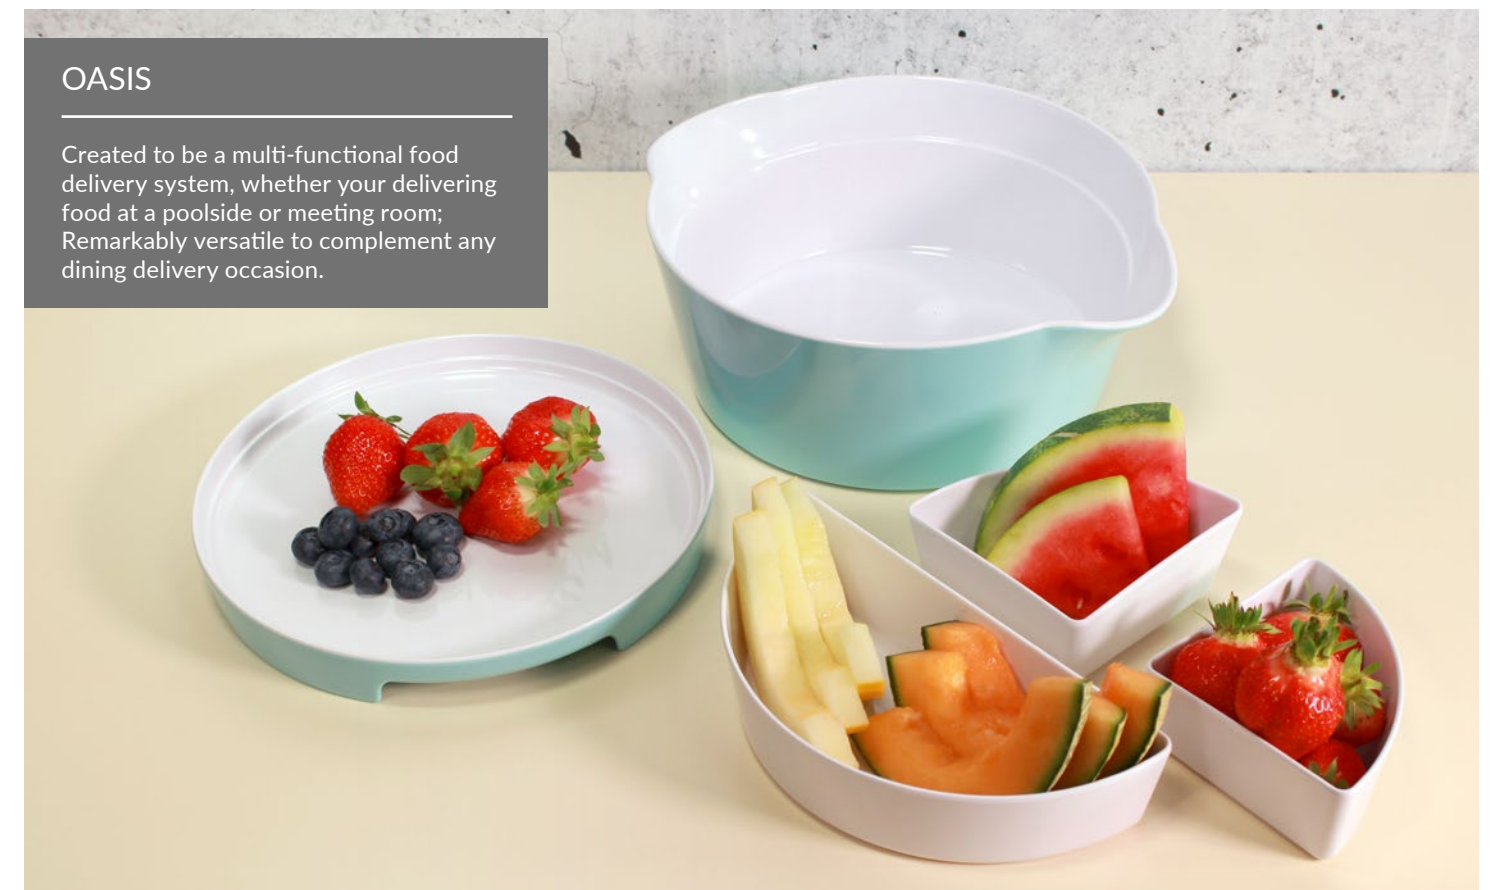

OASIS

Created to be a multi-functional food delivery system, whether your delivering food at a poolside or meeting room; Remarkably versatile to complement any dining delivery occasion.