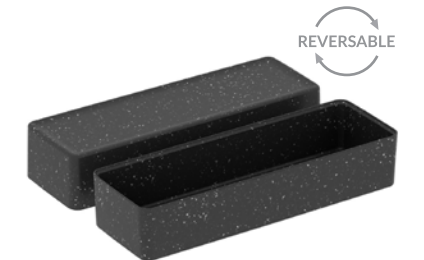

6.65L
Kata Crock
TKT4218 175 x 520 x 100mm Black
TKTW4218 175 x 520 x 100mm White