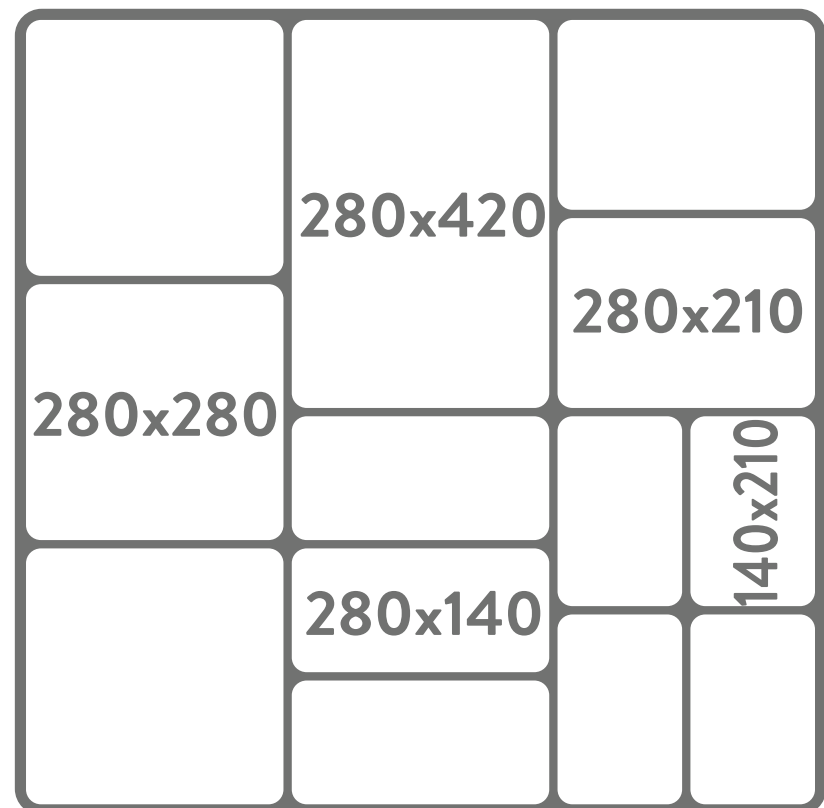

840 SYSTEM

Fits within a common 840mm deep counter space. Items in this footprint can be used both horizontally or vertically for multiple combinations.

- LARGE - 280 × 420 mm
- SQUARE - 280 × 280 mm
- MEDIUM - 280 × 210 mm
- SMALL - 280 × 140 mm
- X SMALL - 140 × 210 mm