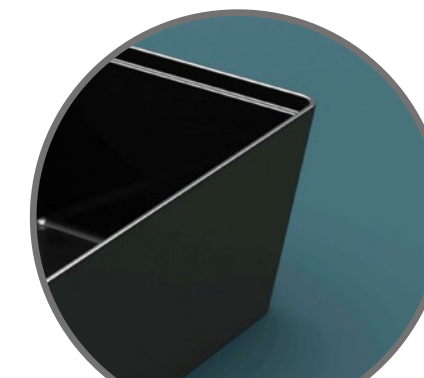

MATT AND GLOSS FINISH