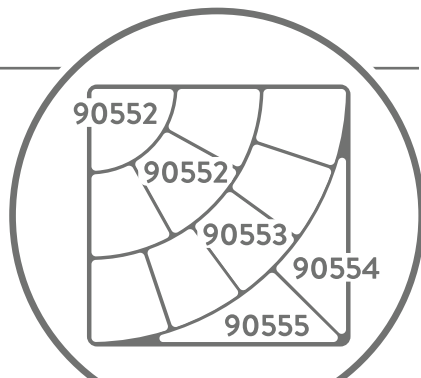

CURVED WAVY PLATTER

**Black Curved Wavy Platter**  
TB90553 259 x 247 x 38mm

**Black Curved Wavy Platter**  
TB90555 538 x 376 x 38mm

**Black Curved Wavy Platter**  
TB90554 538 x 376 x 38mm

**Black Deep Curved Wavy Platter**  
TB90557 269 x 374 x 60mm