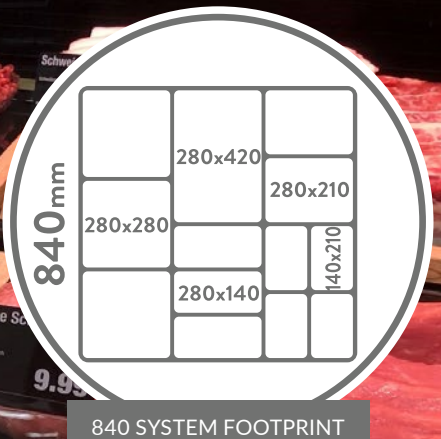

**Black Wood Tray**  
TWD2328B 420 x 280 x 21mm

URBAN

Highlight products with the frame platter. Designed for fresh food areas, the elevated profile prevents liquid from spilling over. Silicone feet are provided to prevent skating in the counter.