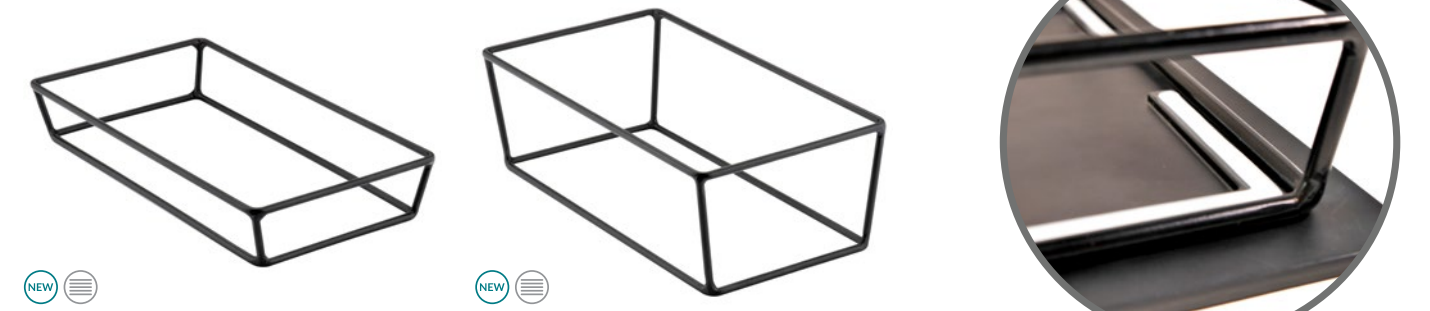

**Dalebrook**

www.dalebrook.com sales@dalebrook.com  
+44 (0) 1376 510 101

RECTANGULAR BUFFET STANDS - HALF GASTRO

**Black Rectangular Buffet Stand**  
TB3200 306 x 256 x 54mm

**Black Rectangular Buffet Stand**  
TB3250 306 x 256 x 100mm

FLIP TO LOCK WITH URBAN SLABS

COMBINE TB3200 OR TB3250 BUFFET STAND WITH ANY 1/2 SIZE GASTRO PLATTER (More Products Available)

<b>1/2 Rustic Wood Effect Platter</b> TRW9912 265 x 325 x 10mm	<b>1/2 Gastro Urban Slab</b> TCN9212 265 x 325 x 20mm	<b>1/2 Gastro Slate Effect Platter</b> TBS9912 265 x 325 x 10mm	<b>1/2 Gastro Stone Effect Platter</b> TBS9912 265 x 325 x 11mm	<b>1/2 Gastro Stave Platter</b> TB9712 265 x 325 x 10mm	<b>1/2 Gastro Glazz PS Platter</b> GL1/2B 325 x 265 x 15mm
--	---	---	---	---	--

RECTANGULAR BUFFET STANDS - THIRD GASTRO

RECTANGULAR BUFFET STANDS

Serving our 1/2 & 1/3 platters, the rectangular stands provide two heights to add to the display.

**Black Rectangular Buffet Stand**  
TB3300 306 x 166 x 50mm