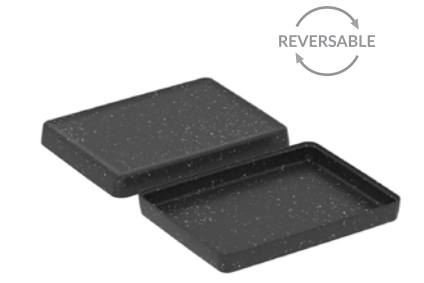

1.95L
Kata Crock
TKT4236 345 x 260 x 40mm Black
TKTW4236 345 x 260 x 40mm White