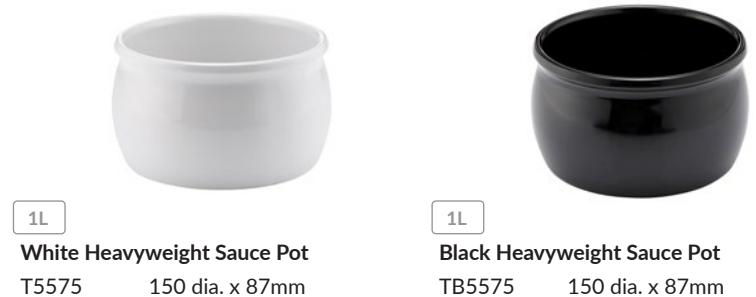

**Dalebrook®**

www.dalebrook.com sales@dalebrook.com  
+44 (0) 1376 510 101

DRESSING & SAUCE POTS **MF**

ANGLED DRESSING POTS **MF** **NEW**

OIL BOTTLES

COUNTER DISPLAY & BUFFETWARE

- 1 Display Stands
- 2 Trays & Platters
- 3 Dishes
- 4 Bowls
- 5 Utensils