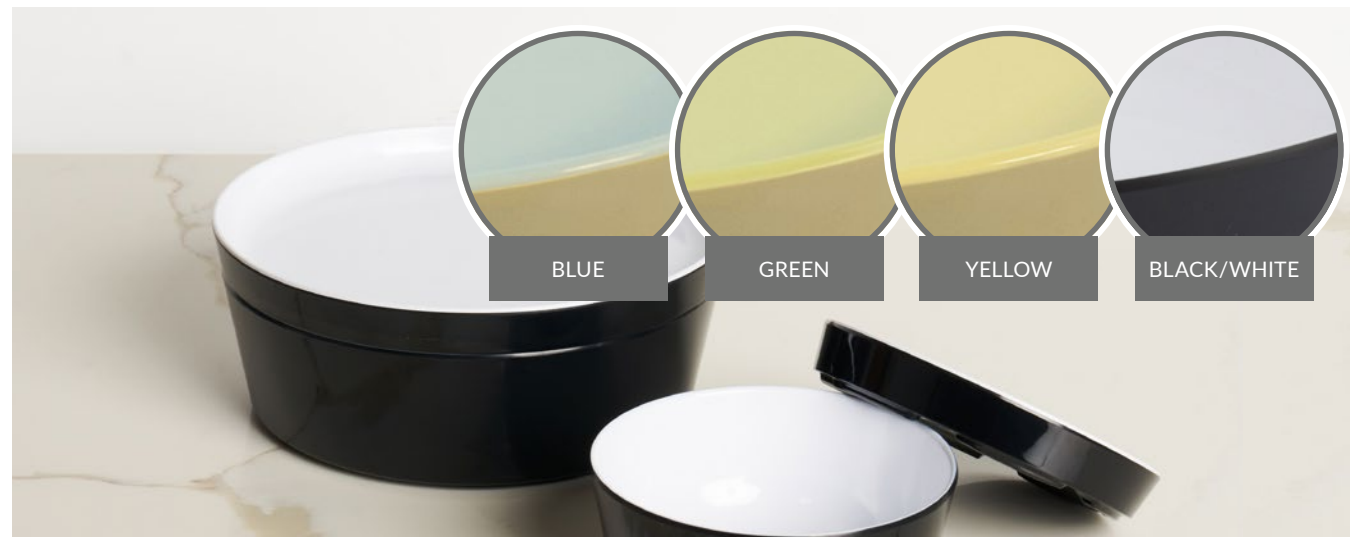

1 Plates & Dishes

2 Ramekins

3 Childrens

4 Helthcare

MAYFAIR

Simple and clean, Mayfair is a minimalistic Bento box. Available in three sizes, room service and poolside dining is covered. Much like our best selling Oasis range, the plate doubles as a lid for transporting food to the diners. Now available in the two tone black and white.

MAYFAIR

Mayfair Small Plate 139 dia. x 23mm TSG4621BL Blue TSG4621G Green TSG4621Y Yellow TB4621W Black/White	Mayfair Medium Plate 139 dia. x 23mm TSG4622BL Blue TSG4622G Green TSG4622Y Yellow TB4622W Black/White	Mayfair Large Plate 139 dia. x 23mm TSG4623BL Blue TSG4623G Green TSG4623Y Yellow TB4623W Black/White
Mayfair Small Bowl 139 dia. x 23mm TSG4652BL Blue TSG4652G Green TSG4652Y Yellow TSG4652W Black/White	Mayfair Medium Bowl 139 dia. x 23mm TSG4652BL Blue TSG4652G Green TSG4652Y Yellow TSG4652W Black/White	Mayfair Large Bowl 139 dia. x 23mm TSG4652BL Blue TSG4652G Green TSG4652Y Yellow TSG4652W Black/White