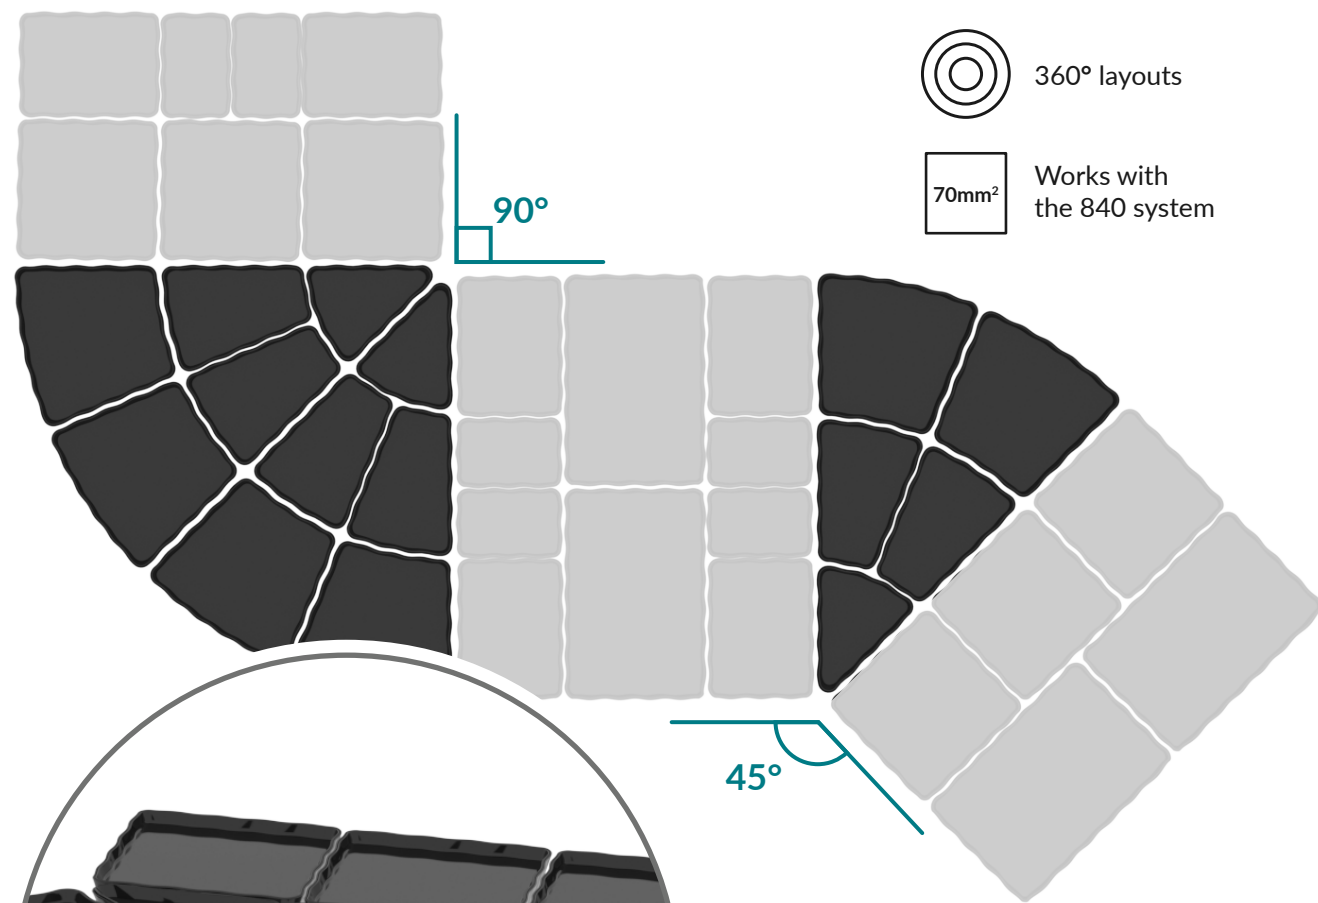

**Dalebrook**

www.dalebrook.com sales@dalebrook.com  
+44 (0) 1376 510 101

AALTO 360° TRAYS **MF** **☰** **SF** **NEW** **840**

<b>Aalto Tray</b>	<b>Aalto Tray</b>	<b>Aalto Tray</b>
TB2446 Tray 230x185x20mm 255ml	TB2447 Tray 270x198x20mm 380ml	TB2448 Tray 280x305x20mm 730ml
TB2436 Dish 244x200x60mm 1.3L	TB2437 Dish 282x210x60mm 1.8L	TB2438 Dish 286x315x60mm 2.8L