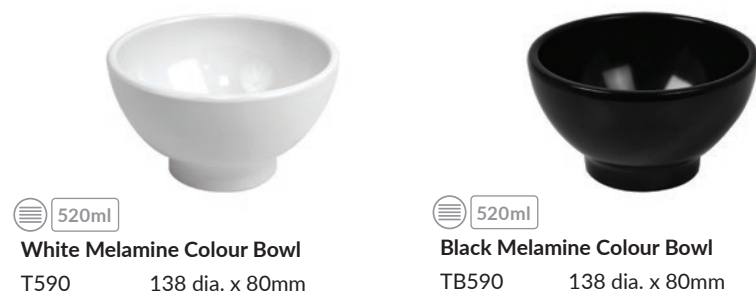

DRESSING & SAUCE POTS **MF**