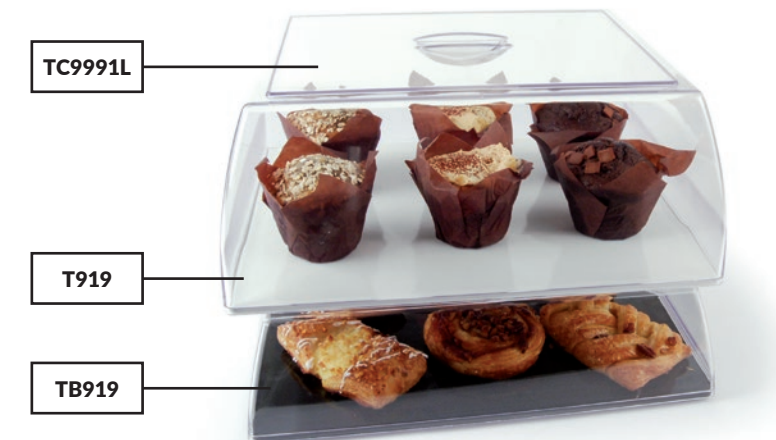

TC9991L

T919

TB919