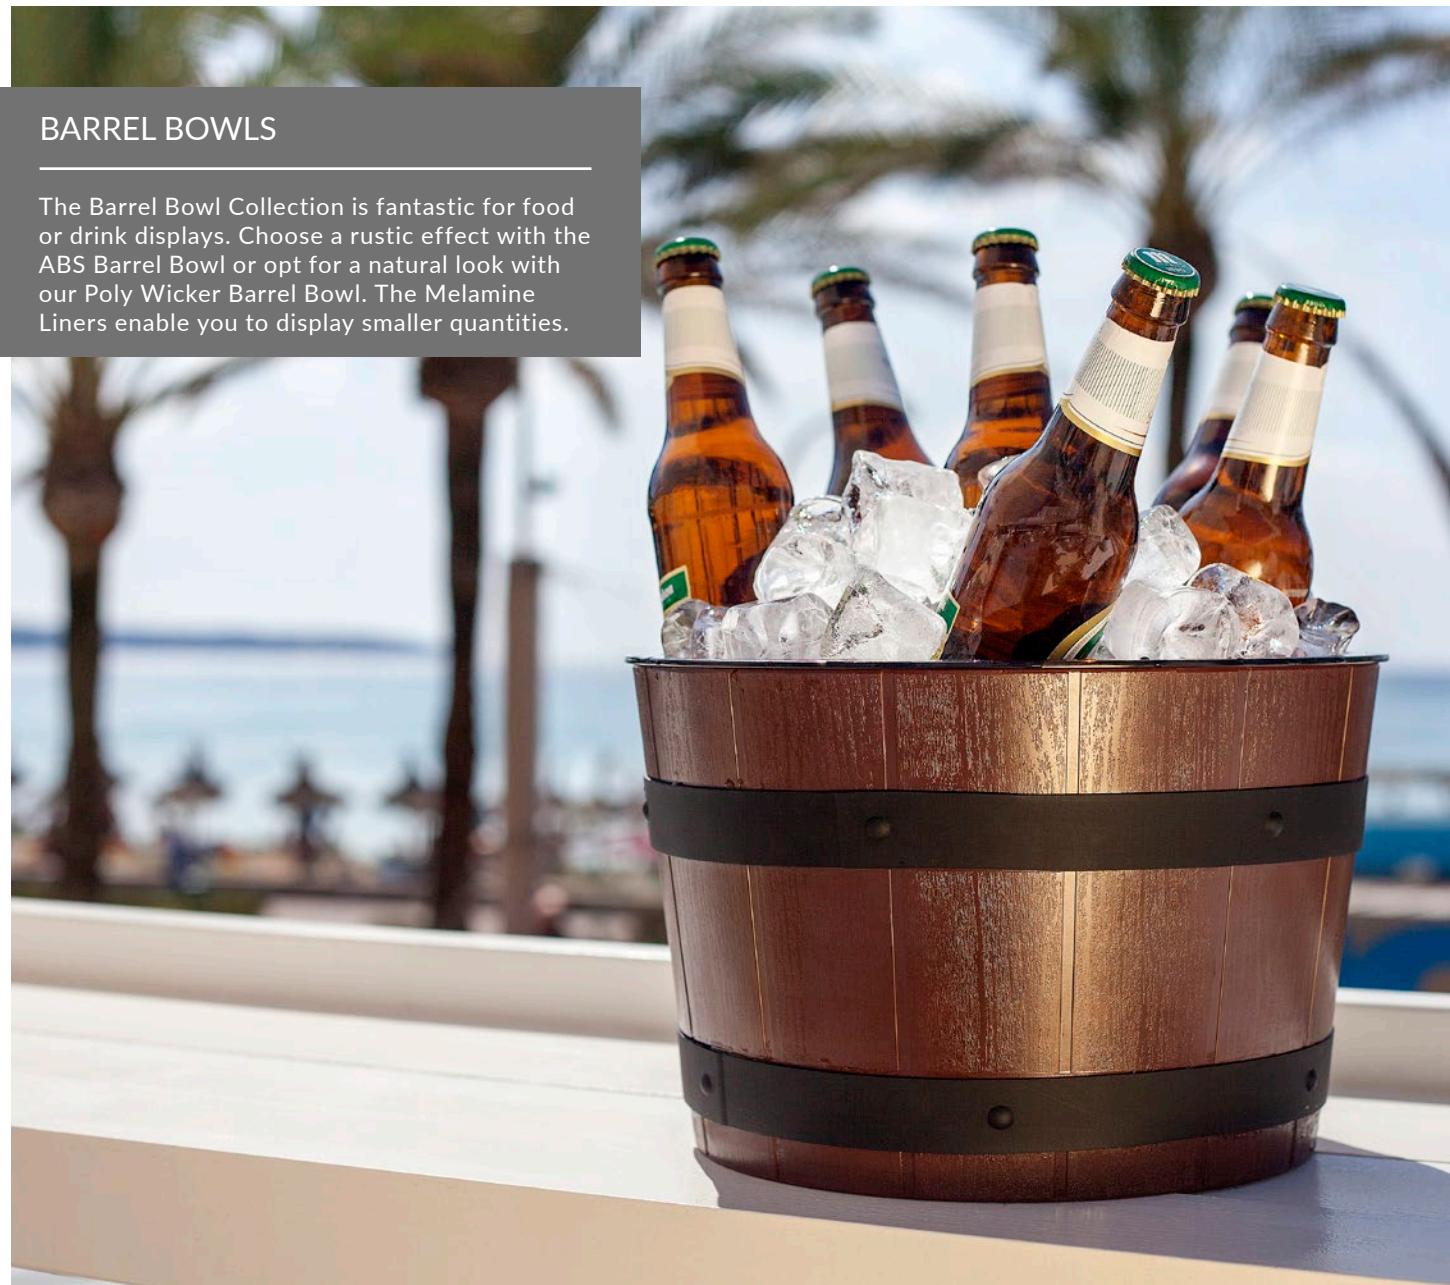

COUNTER DISPLAY & BUFFETWARE

- 1 Display Stands
- 2 Trays & Platters
- 3 Dishes
- 4 Bowls
- 5 Utensils

FOOD TO GO / CATERING

TABLEWARE

DISPLAY PROPS

- MELAMINE
- FITS GASTRONORM FOOTPRINT
- CAN BE STACKED
- THIS PRODUCT IS EXTRA LARGE
- NEW PRODUCT
- DESIGNED TO REPLACE DISPOSABLES
- HAS SILICONE FEET
- CAN BE EASILY RECYCLED

Dalebrook®

www.dalebrook.com sales@dalebrook.com
+44 (0) 1376 510 101

BARREL BOWLS

The Barrel Bowl Collection is fantastic for food or drink displays. Choose a rustic effect with the ABS Barrel Bowl or opt for a natural look with our Poly Wicker Barrel Bowl. The Melamine Liners enable you to display smaller quantities.

BARREL BOWLS

  ABS Barrel Bowl BB352 245 dia. x 150mm	 Black Liner BLB352 250 dia. x 125mm	 Barrel Bowl Set (BB352 + BLB352) BBS352 250 dia. x 150mm
  ABS Barrel Bowl BB353 260 dia. x 195mm	 Black Liner BLB353 265 dia. x 170mm	 Barrel Bowl Set (BB353 + BLB353) BBS353 265 dia. x 195mm

BARREL BOWLS

  ABS Barrel Bowl BB300 300 dia. x 195mm	 Black Liner BLB350 307 dia. x 90mm	 Barrel Bowl Set (BB300 + BLB350) BBS350 307 dia. x 195mm
  ABS Barrel Bowl BB300 300 dia. x 195mm	 Black Liner BLB360 307 dia. x 150mm	 Barrel Bowl Set (BB360 + BLB360) BBS360 307 dia. x 195mm
  ABS Barrel Bowl BB300 300 dia. x 195mm	 Black Liner BLB355 303 dia. x 170mm	 Barrel Bowl Set (BB300 + BLB355) BBS355 303 dia. x 195mm
 Acrylic Barrel Bowl Lid BBC360L 309 dia x 6mm <i>Works with BBS355, BBS350, BBS360</i>	 Acrylic Barrel Bowl Lid BBC350L 312 dia. x 25mm <i>Works with BBS355, BBS350, BBS360</i>	 Acrylic Tura Barrel Bowl Lid BBC300L 260 dia. x 6mm

TURA BARREL BOWLS

  Tura Barrel Bowl TWD300 265 dia. x 200mm	 Tura Barrel Bowl TWD351 211 dia. x 160mm	 Tura Barrel Bowl Insert BLW351 211 dia. x 70mm