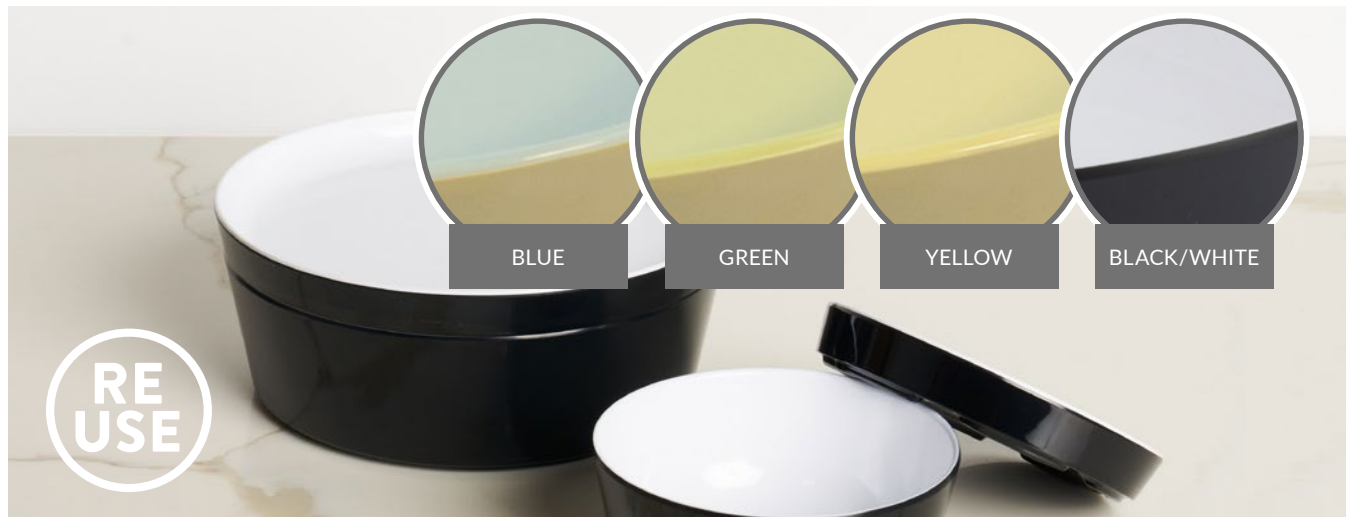

1 Reusable Food to Go

2 Miniatures

3 Skewers & Cutlery

4 Catering Bowls

5 Catering Platters

Dalebrook®

www.dalebrook.com sales@dalebrook.com
+44 (0) 1376 510 101

MAYFAIR

Simple and clean, Mayfair is a minimalistic Bento box. Available in three sizes, room service and poolside dining is covered. Much like our best selling Oasis range, the plate doubles as a lid for transporting food to the diners. Now available in the two tone black and white.

MAYFAIR

Mayfair Small Plate 139 dia. x 23mm TSG4621BL Blue TSG4621G Green TSG4621Y Yellow TB4621W Black/White	Mayfair Medium Plate 139 dia. x 23mm TSG4622BL Blue TSG4622G Green TSG4622Y Yellow TB4622W Black/White	Mayfair Large Plate 139 dia. x 23mm TSG4623BL Blue TSG4623G Green TSG4623Y Yellow TB4623W Black/White
Mayfair Small Bowl 139 dia. x 23mm TSG4652BL Blue TSG4652G Green TSG4652Y Yellow TSG4652W Black/White	Mayfair Medium Bowl 139 dia. x 23mm TSG4652BL Blue TSG4652G Green TSG4652Y Yellow TSG4652W Black/White	Mayfair Large Bowl 139 dia. x 23mm TSG4652BL Blue TSG4652G Green TSG4652Y Yellow TSG4652W Black/White