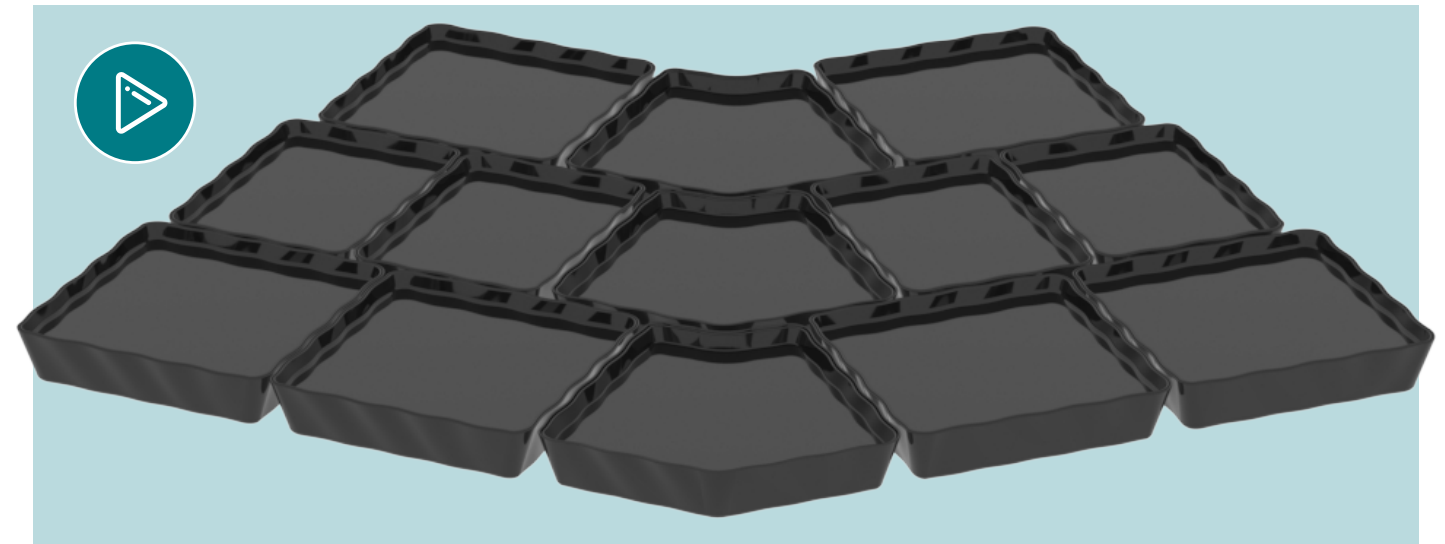

360° layouts

70mm<sup>2</sup> Works with the 840 system

90°

45°

45°

Corners & 360° only in Black

AALTO WORKS WITH OUR HPL STEP RISER SYSTEMS

AALTO CORNER DISHES **MF** **ST** **SF** **NEW**