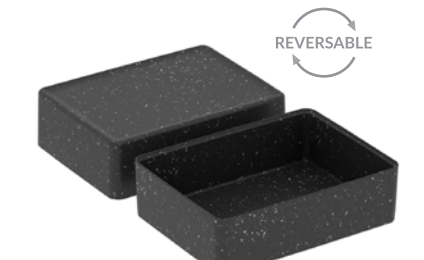

6.7L
Kata Crock
TKT4216 345 x 260 x 100mm Black
TKTW4216 345 x 260 x 100mm White