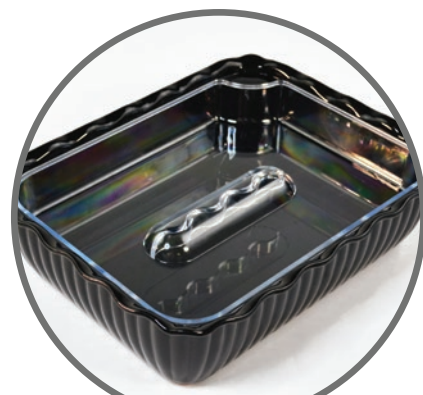

USE LID AS INSERT