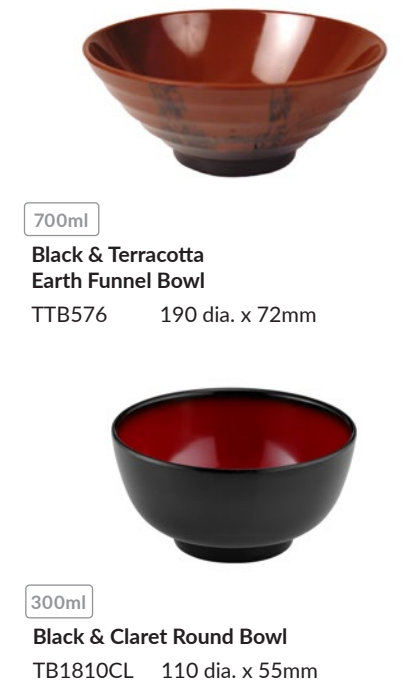

**Dalebrook®**

www.dalebrook.com sales@dalebrook.com  
+44 (0) 1376 510 101

ELLIPSE & EDEN

MINIATURES  
AVAILABLE IN THE RANGE

SHAPED BOWLS

**COUNTER DISPLAY & BUFFETWARE**

- 1 Display Stands
- 2 Trays & Platters
- 3 Dishes
- 4 Bowls**
- 5 Utensils